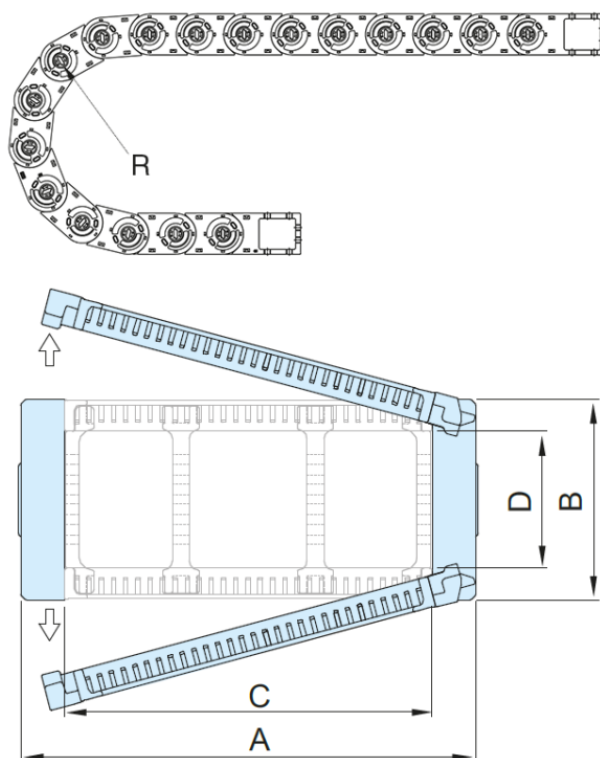

Article number: 18ST095N125R400

Description: ST Shift cable chain, ST095N.125 Radius 400 - Hoved nr. (1LK)  
Type ST 095N.125.R400

## Measures

A = 163

B = 82

C = 125

D = 56

I = 95

R = 400